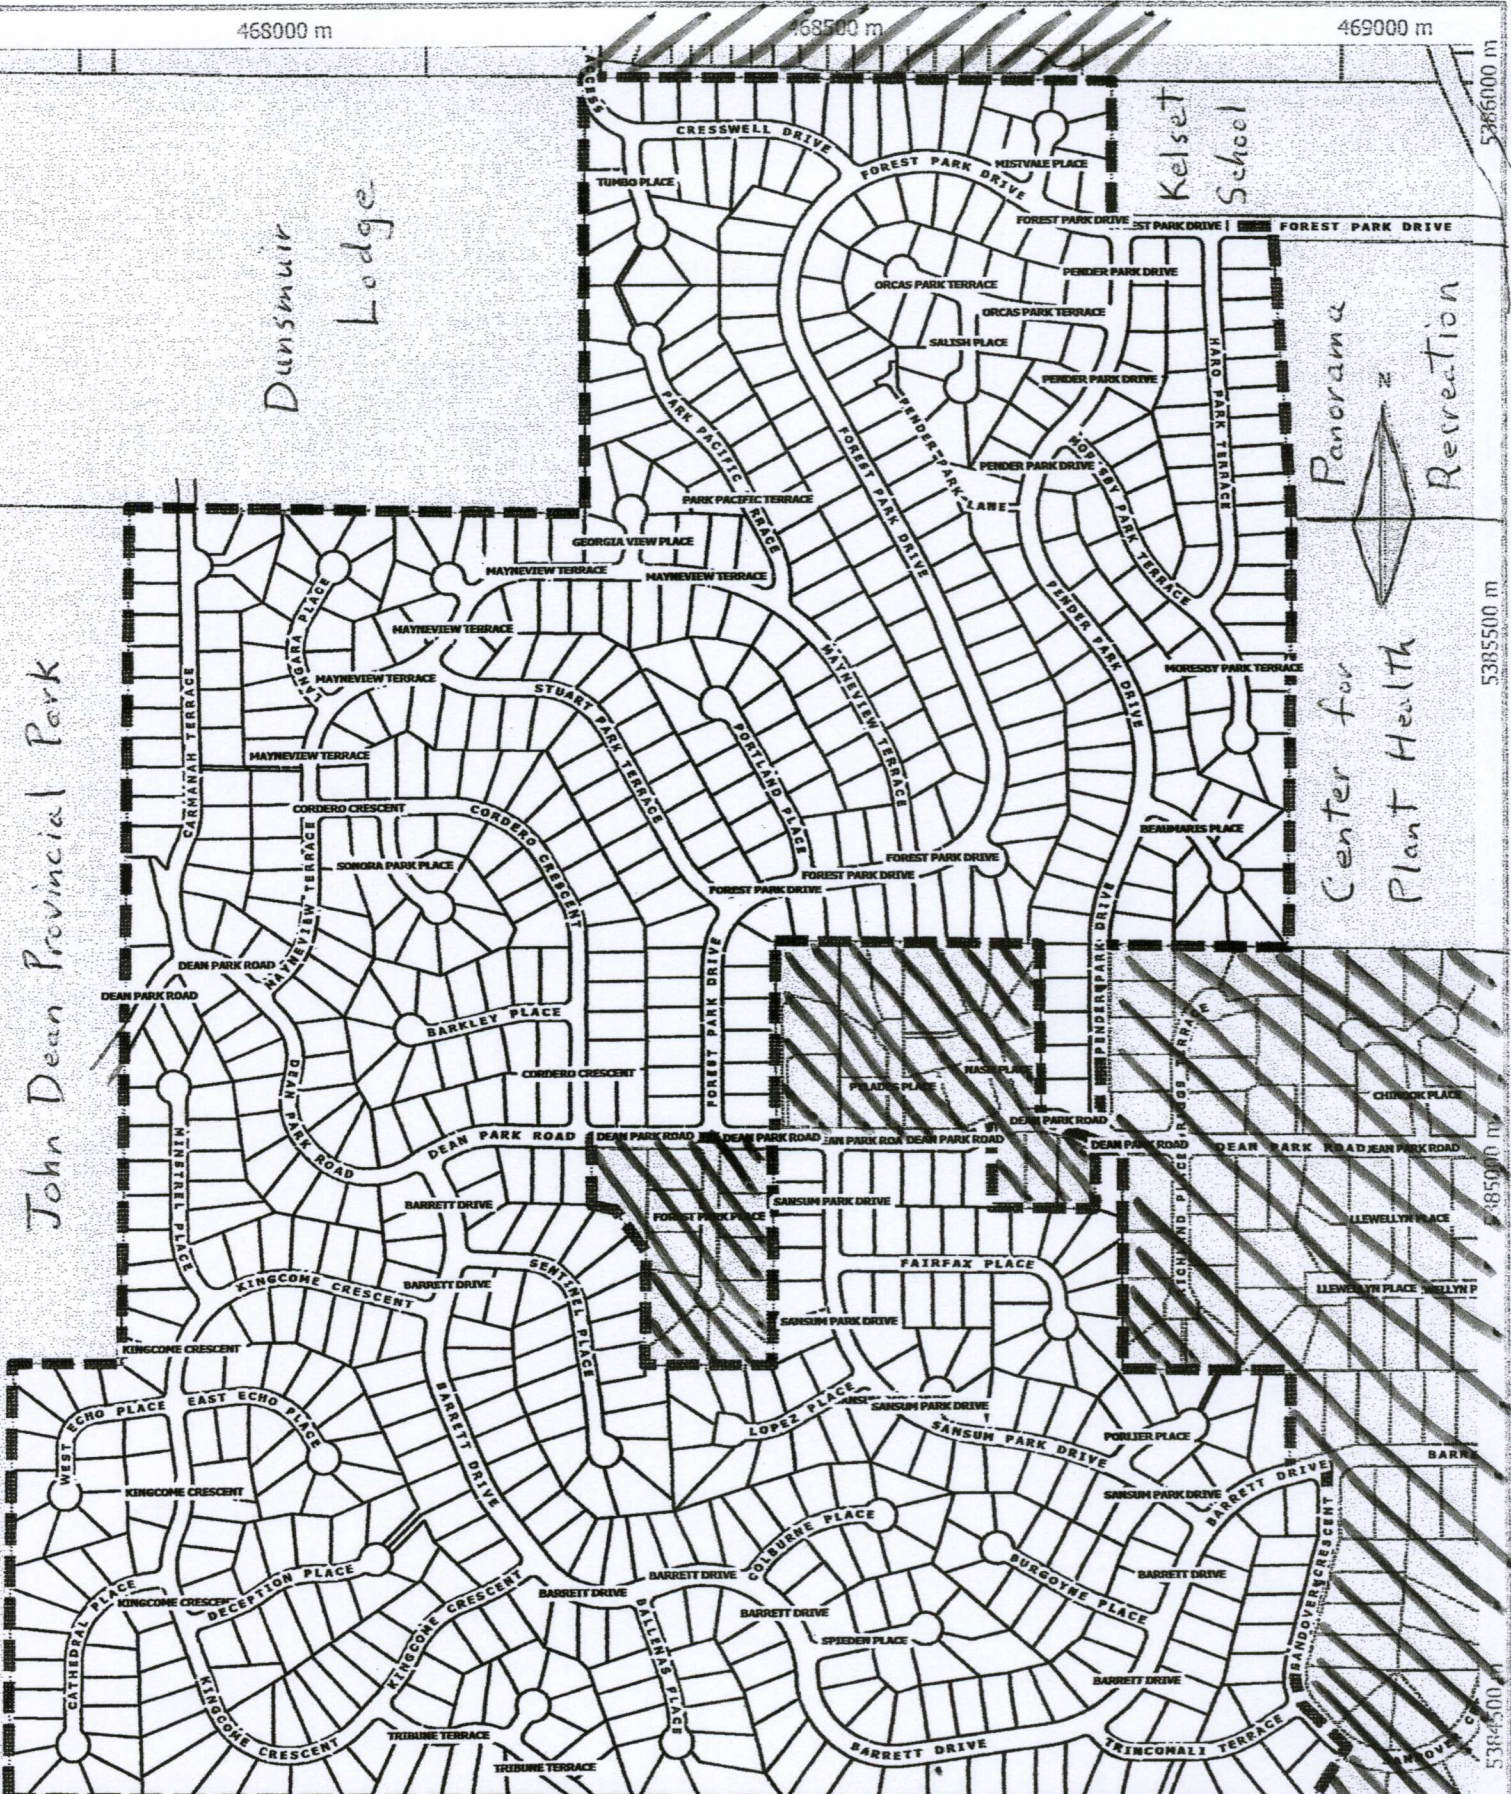

468000 m

468500 m

469000 m

5386000 m

Dunsmuir Lodge

Kelset School

Panorama Recreation  
Center for Plant Health

John Dean Provincial Park

468000 m

468500 m

469000 m

5384500 m

Central Saanich

# DEAN PARK ESTATES

## SCHEDULE OF RESTRICTIONS AREA