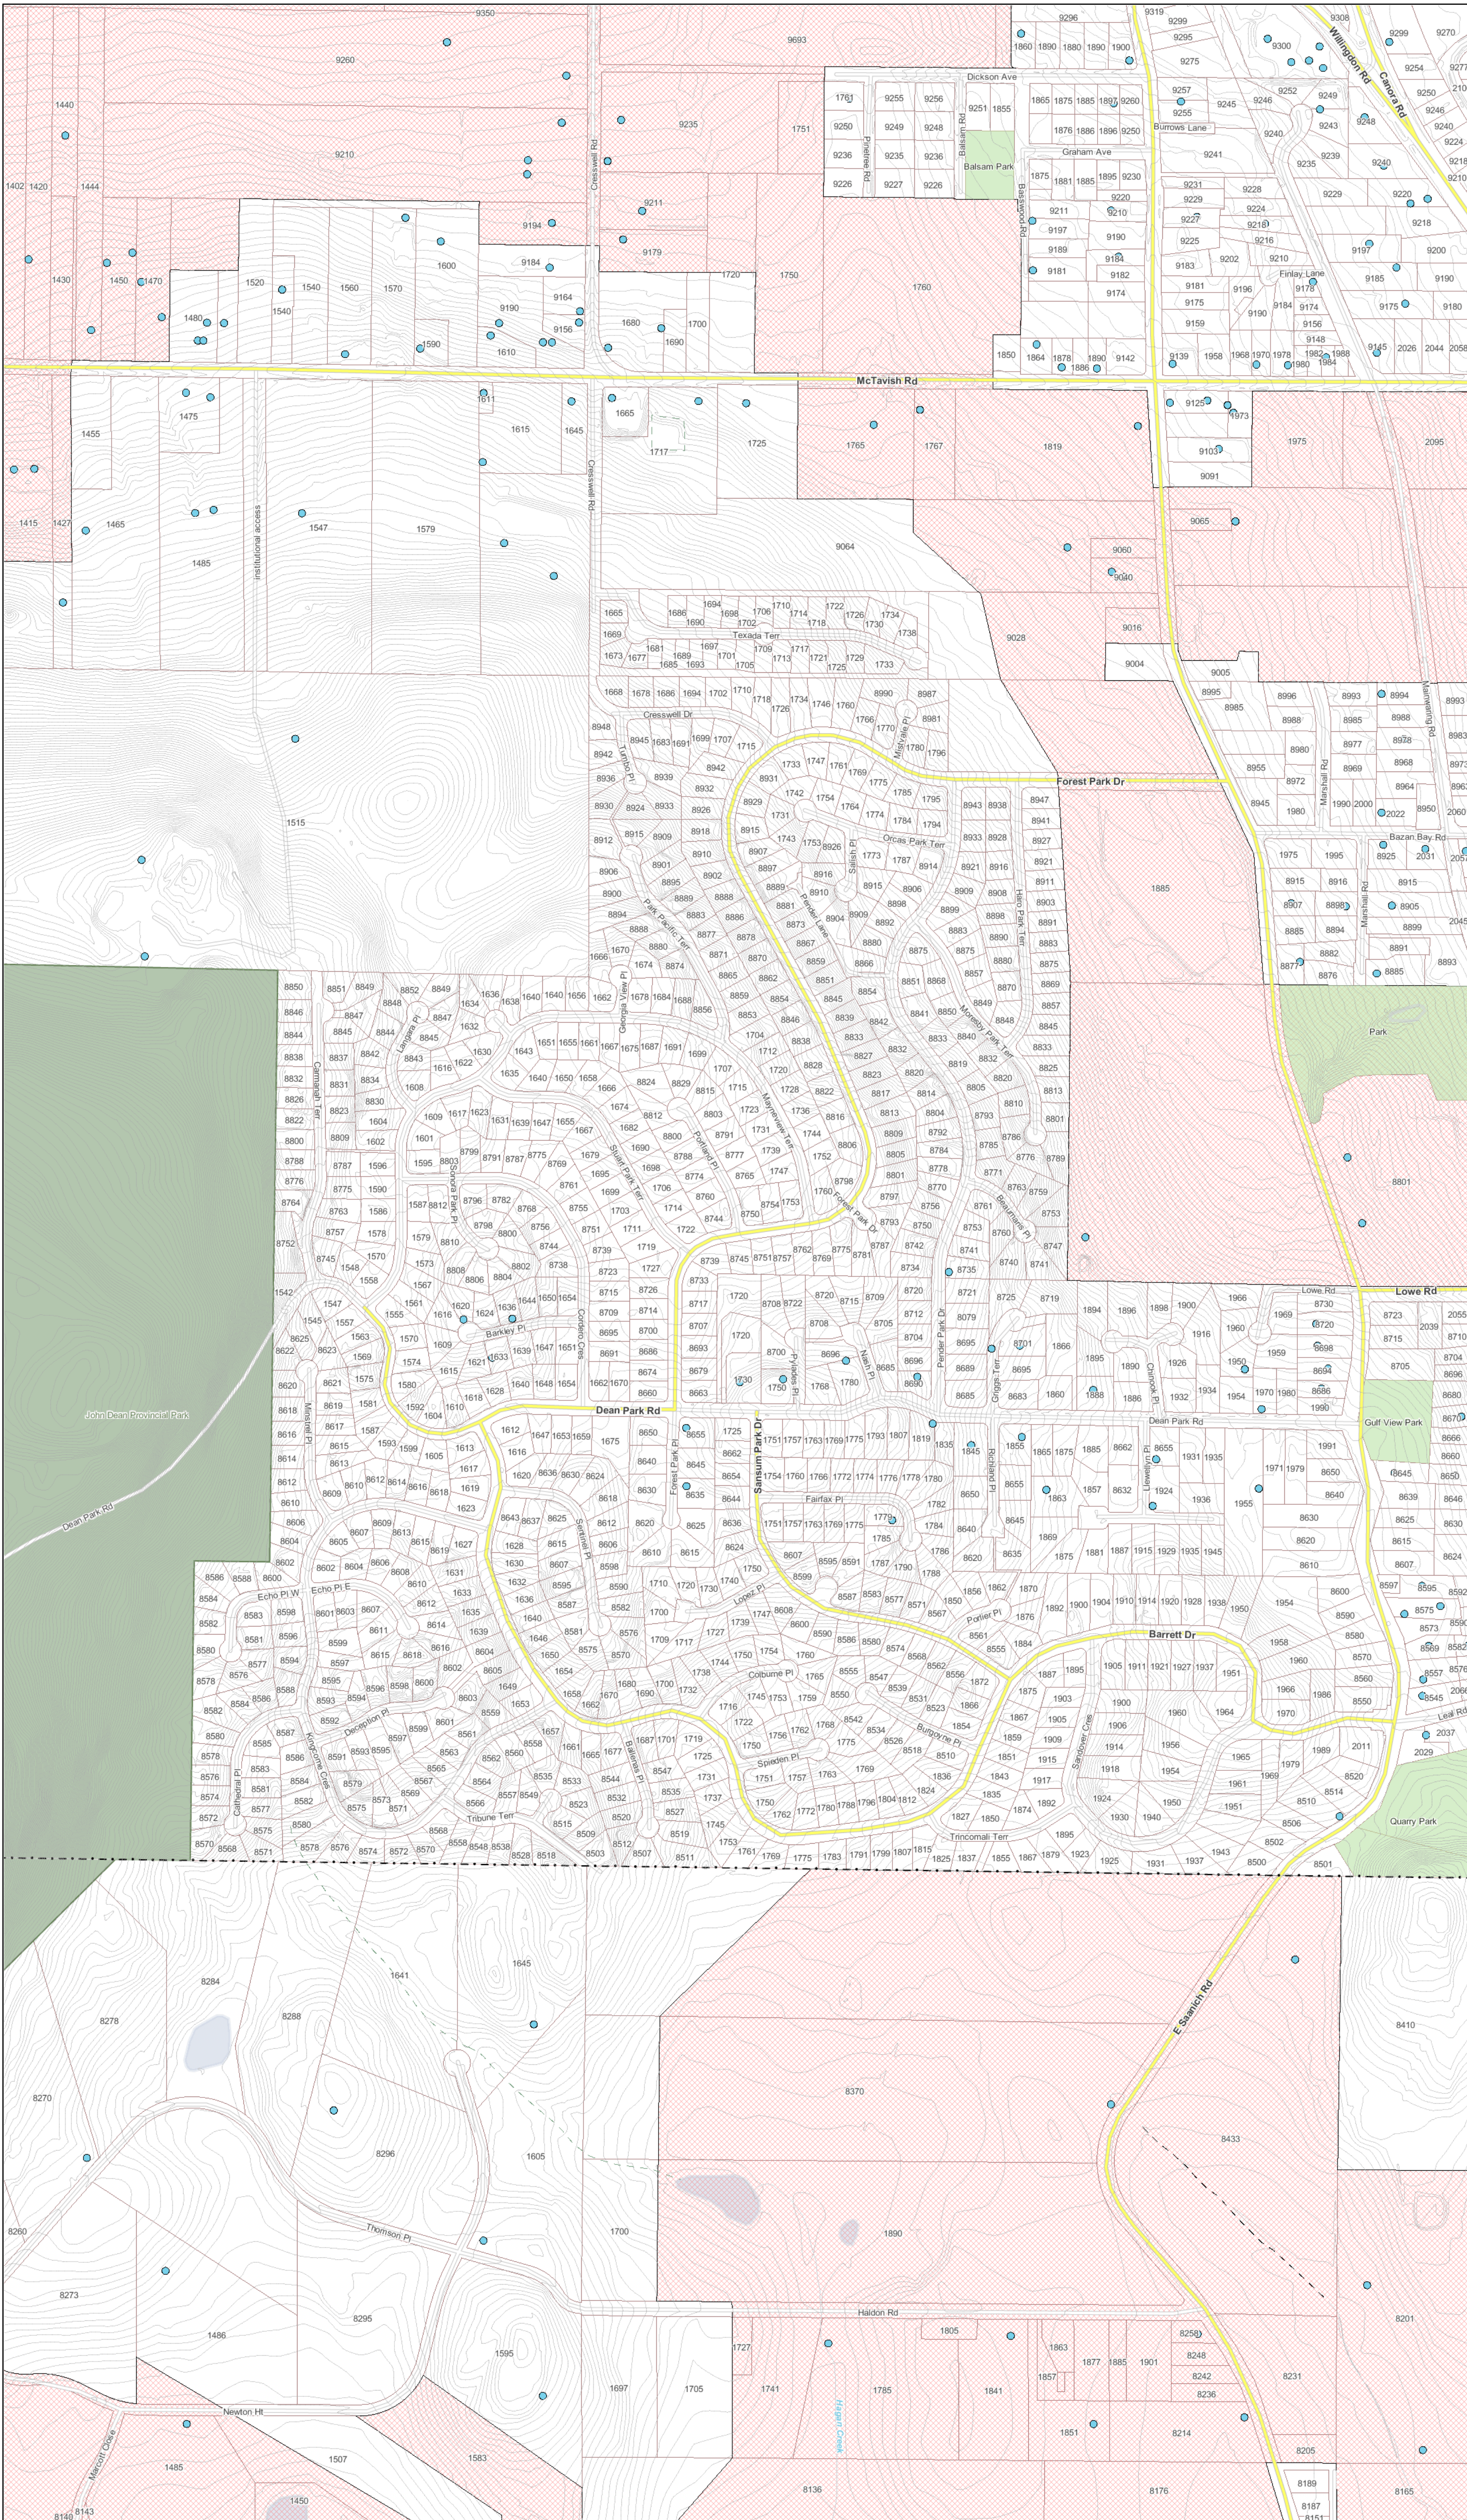

## Legend

**Rivers, Streams, Ditches**

Rivers, Streams and Rapids

Intermittent/indefinite streams

Built features

Ditches

Wells

Municipal Boundaries

Highways

Major Roads

Roads

Parks

Federal Park

Provincial Park

Provincial Ecoreserve

Regional Park

Future Regional Park

Municipal and Community Parks

Protected Area

Agricultural Land Reserve

Lot Boundaries

Major Lakes

Lakes and Rivers

CRD Boundary

This map is a visitor generated static output from the Capital Regional District's Internet mapping site and is for general reference only. Data layers that appear on this map may or may not be accurate, current, or otherwise reliable. THIS MAP IS NOT TO BE USED FOR NAVIGATION. For more information please visit <http://www.crd.bc.ca/maps>.